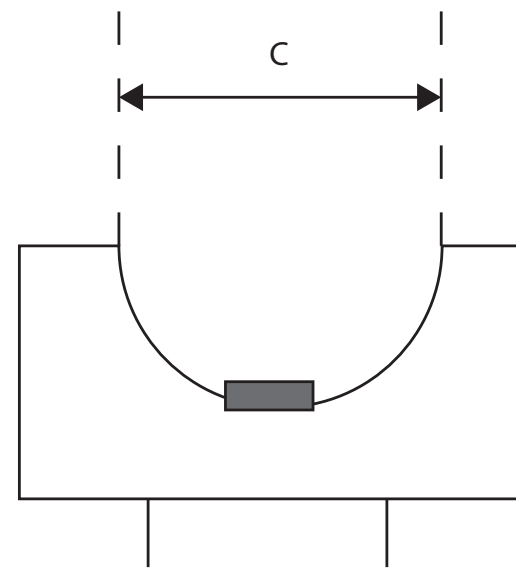

UNIVERSAL DRIVE SHAFT SERVICES QUEENSLAND

Engine Horsepower =
Engine Maximum RPM =

Street Only ☐
Street & Strip ☐
Strip Only ☐

A =
B =
C =
D =
E =

Mason Enterprises (Old) Pty Ltd T/A
ABN 86 105 252 502 ACN 105 252 702
Office Address: 446 Newmen Road Geebung QLD 4034
Postal Address: PO Box 242 Geebung WLD 4034
Telephone: (07) 3265 3397 Facsimile: (07) 3216 5446

24 Hour Breakdown Service - universaldriveshafts.com.au