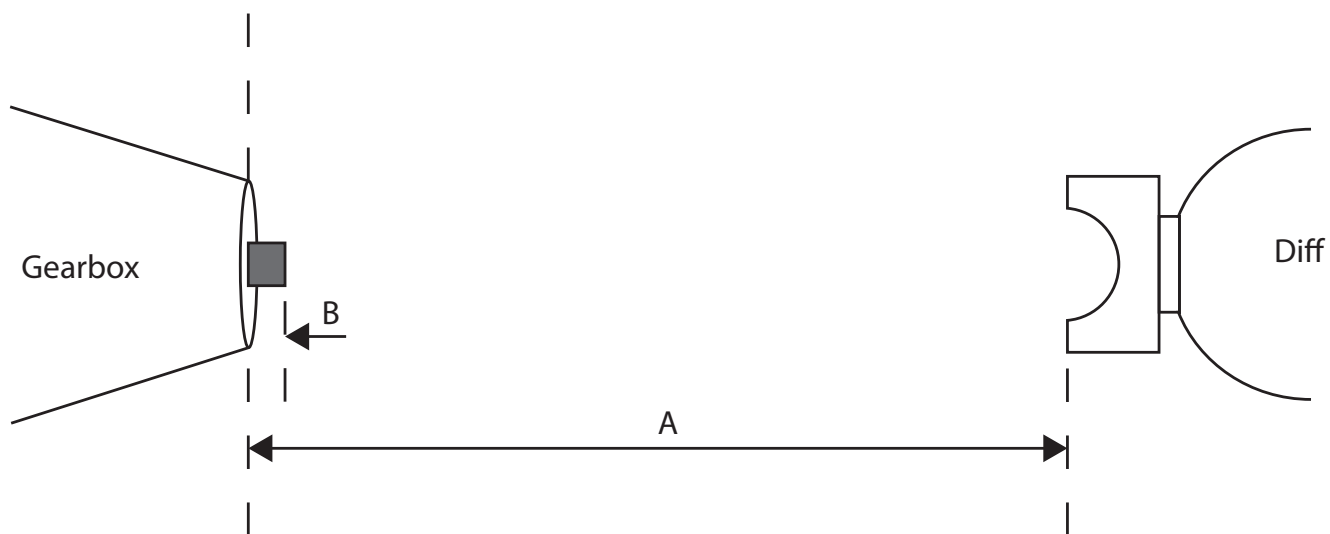

UNIVERSAL DRIVE SHAFT SERVICES QUEENSLAND

Engine Horsepower =
Engine Maximum RPM =

Street Only ☐
Street & Strip ☐
Strip Only ☐

A =
B =
C =
D =
E =

Mason Enterprises (Old) Pty Ltd T/A
ABN 86 105 252 502 ACN 105 252 702
Office Address: 446 Newmen Road Geebung QLD 4034
Postal Address: PO Box 242 Geebung WLD 4034
Telephone: (07) 3265 3397 Facsimile: (07) 3216 5446

24 Hour Breakdown Service - universaldriveshafts.com.au