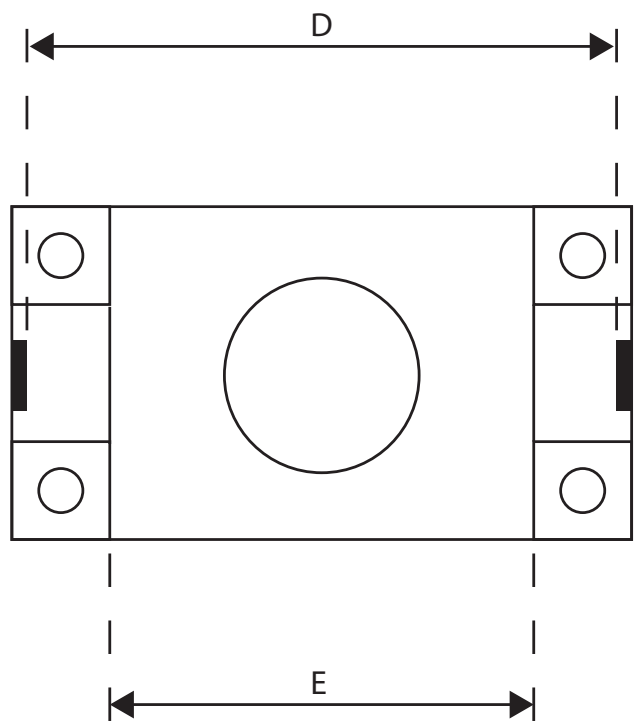

UNIVERSAL DRIVE SHAFT SERVICES QUEENSLAND

Engine Horsepower =
Engine Maximum RPM =

Street Only
Street & Strip
Strip Only

A =
B =
C =
D =
E =

Mason Enterprises (Old) Pty Ltd T/A
ABN 86 105 252 502 ACN 105 252 702
Office Address: 446 Newmen Road Geebung QLD 4034
Postal Address: PO Box 242 Geebung WLD 4034
Telephone: (07) 3265 3397 Facsimile: (07) 3216 5446